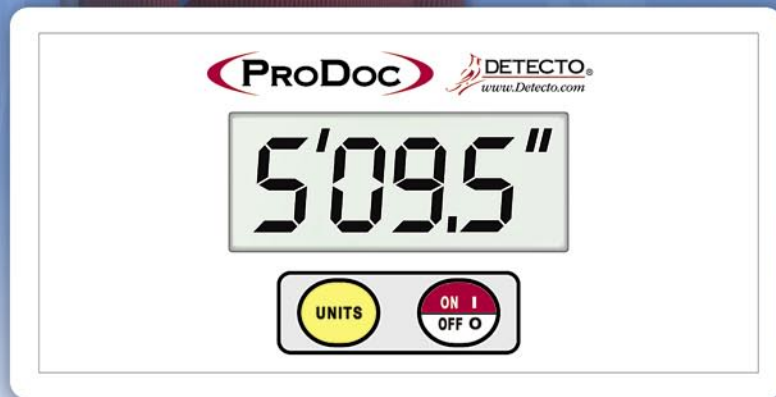

Manual height rod measures from 30"/76 cm - 78"/193 cm.

PD300MHR

Deteco's ProDoc™ features selectable Sleep Mode (up to 9 minutes) and selectable Auto Shutoff (up to 9 minutes) plus Memory Function which stores and recalls up to 4 weights.

Measure up to 6'7" / 200 cm.

Automatic height viewing on the remote display, positioned where you need it with Detecto's wall-mount or desktop bracket.

DHRWM

- Fast, accurate digital height LCD readouts
- Modern, clean design
- Display can be mounted on wall or desk

DISPLAY: Five-digit, seven-segment, 1" (25 mm) high LCD
 MEASURES: 43"/110 cm - 79"/200 cm
 POWER: 6 "AA" Alkaline batteries (not included)
 CABLE LENGTH: 69"/175 cm (display to height rod)
 SHIPPING WEIGHT: 8.2 lb / 3.7 kg