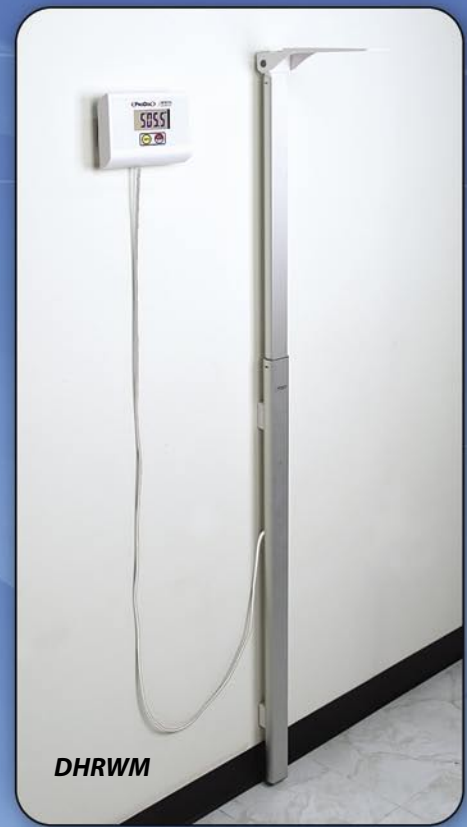

Manual height rod measures from 30"/76 cm - 78"/193 cm.

PD300MHR

Deteco's ProDoc™ features selectable Sleep Mode (up to 9 minutes) and selectable Auto Shutoff (up to 9 minutes) plus Memory Function which stores and recalls up to 4 weights.

DETECTO WALL-MOUNT DIGITAL HEIGHT RODS

When you require height measurements fast!

Model DHRWM Standalone Wall-Mount Digital Height Rods

Detecto's exclusive digital height technology. Receive height readings quickly, accurately, and comfortably.

Measure up to 6'7" / 200 cm.

Automatic height viewing on the remote display, positioned where you need it with Detecto's wall-mount or desktop bracket.

DHRWM

- Fast, accurate digital height LCD readouts
- Modern, clean design
- Display can be mounted on wall or desk

DISPLAY: Five-digit, seven-segment, 1" (25 mm) high LCD
 MEASURES: 43"/110 cm - 79"/200 cm
 POWER: 6 "AA" Alkaline batteries (not included)
 CABLE LENGTH: 69"/175 cm (display to height rod)
 SHIPPING WEIGHT: 8.2 lb / 3.7 kg