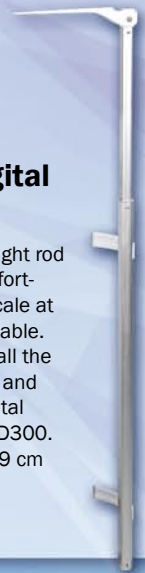

DIMENSIONS:

PD100 BASE: 3.33" H x 12.5" W x 13" D / 8 cm H x 32 cm W x 33 cm D
 INDICATOR: 5.25" H x 7.75" W x 2.125" D / 13 cm H x 20 cm W x 5 cm D
PD200 BASE: 3.33" H x 12.5" W x 13" D / 8 cm H x 32 cm W x 33 cm D
 OVERALL: 8.75" H x 12.5" W x 16.5" D / 22 cm H x 32 cm W x 42 cm D
PD300 BASE: 3.33" H x 12.5" W x 13" D / 8 cm H x 32 cm W x 33 cm D
 OVERALL: 48" H x 12.5" W x 16.5" D / 122 cm H x 32 cm W x 42 cm D

PROFESSIONAL DOCTOR SCALES

All ProDocs™ feature adjustable locking feet and a bubble level for weighing on any surface.

PD300

Digital height rod measures from 43"/110 cm - 79"/200 cm.

PD300DHR includes digital height rod

DETECTO

DETECTO PD300

Comfort-Height Digital Physician Scale

- 48" high, comfort-height display for easy viewing of measurements.
- Adjustable feet for any floor surface.
- Built-in wheels for fast transport.
- View weight in lbs or kgs.
- Heavy-duty scale base for assurance when weighing.

Manual height rod measures from 30"/76 cm - 78"/193 cm.

PD300MHR

Deteco's ProDoc™ features selectable Sleep Mode (up to 9 minutes) and selectable Auto Shutoff (up to 9 minutes) plus Memory Function which stores and recalls up to 4 weights.